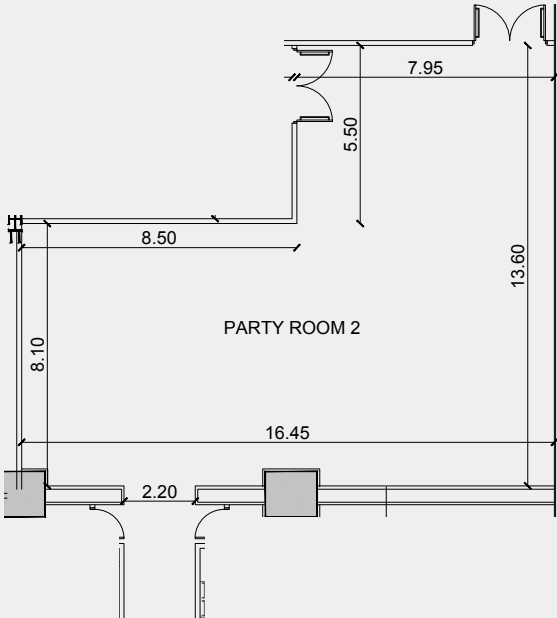

up to 122 people
(depending on the layout of the space)

Total surface area:
120 sq.m.

Floorplan

Photo Gallery

Party Room 2

Party Room 2

Party Room 2 is located on level 0 of XPLORE. A separate event area, within the XPLORE Adventure thematic zone, ideal for larger scale events.

Its spacious layout along with its sophisticated, contemporary design allows you to host a variety of events.

up to 224 people
(depending on the layout of the space)

Total surface area:
175 sq.m.

Floorplan